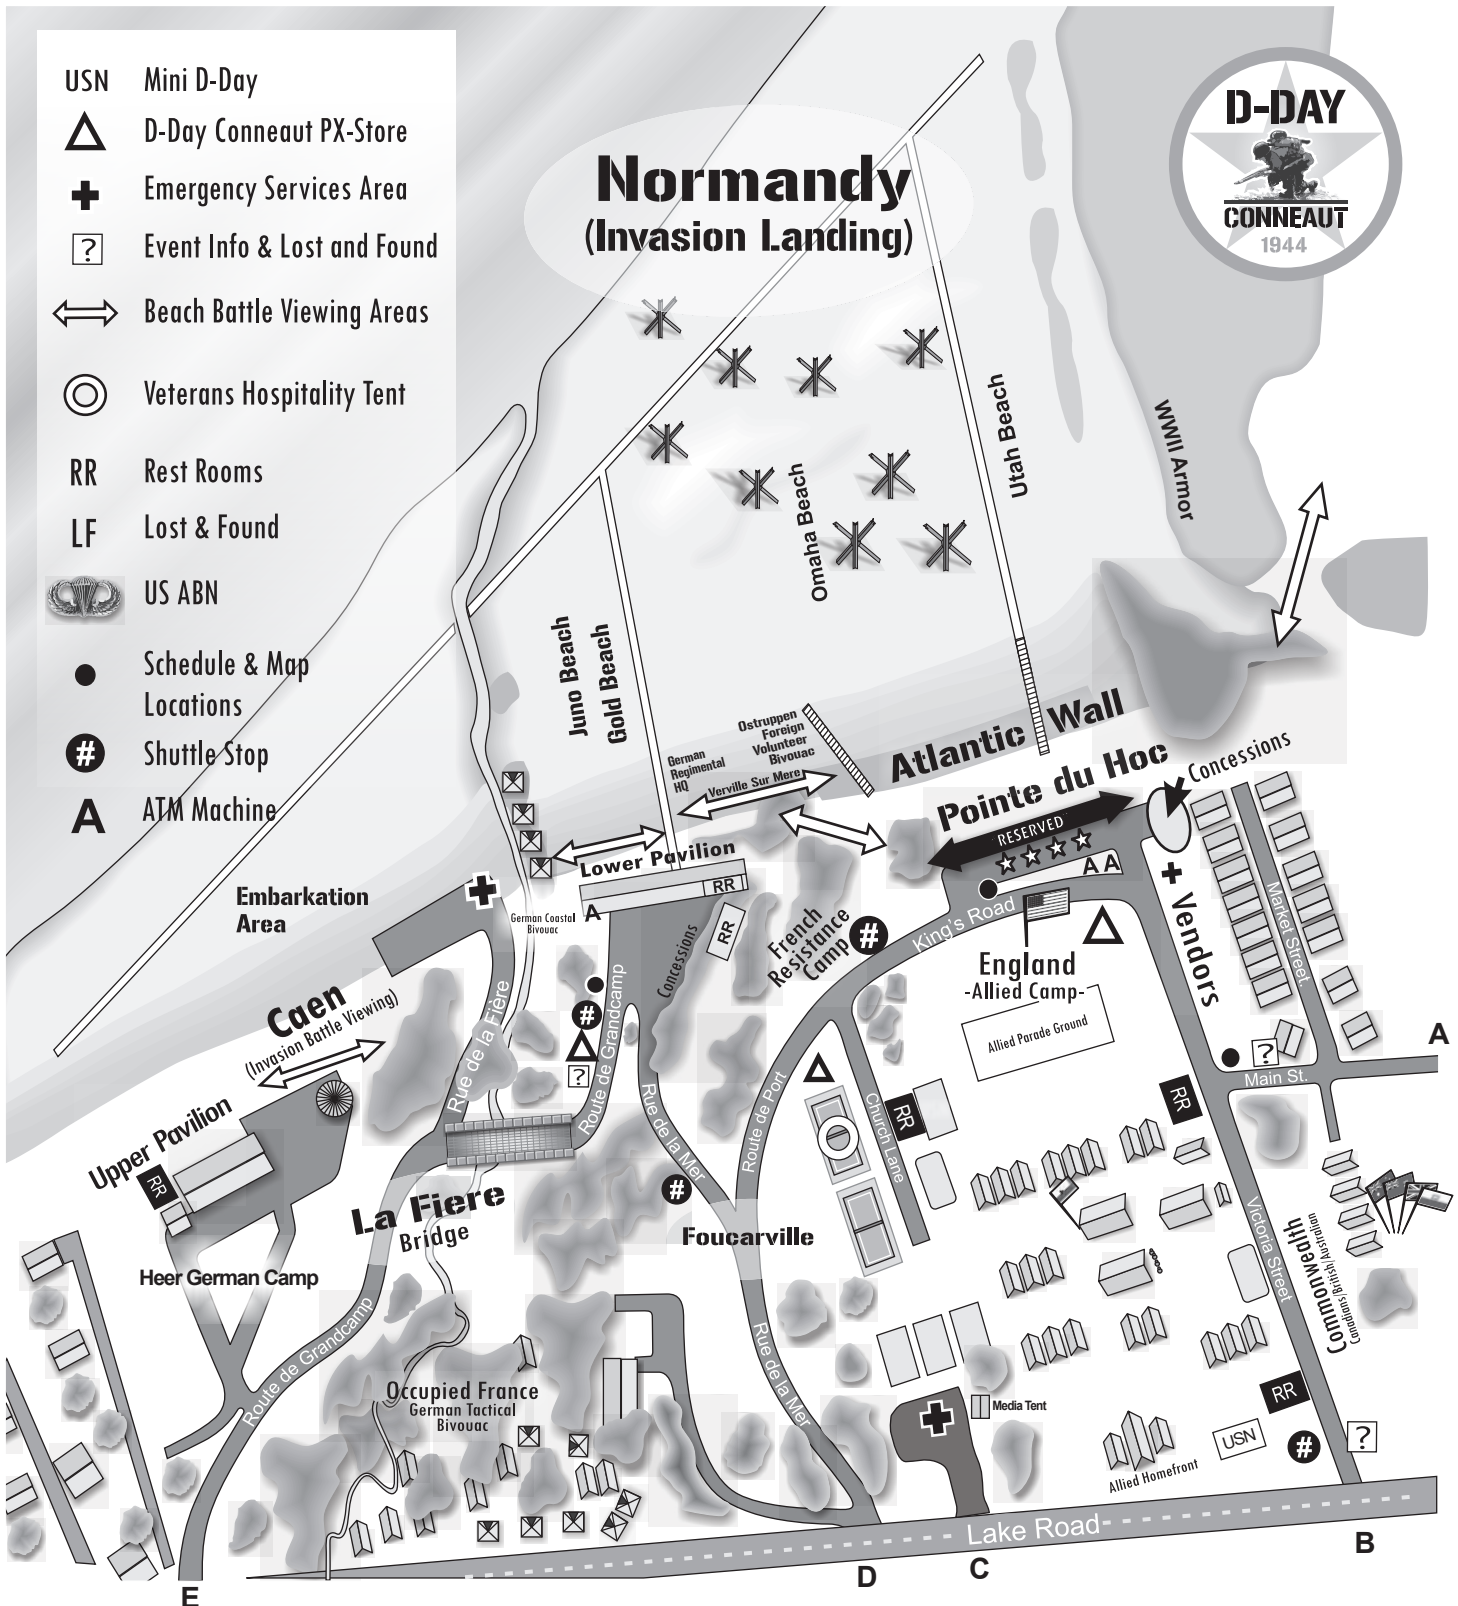

D-Day Conneaut

- USN Mini D-Day
- △ D-Day Conneaut PX-Store
- ⊕ Emergency Services Area
- Ⓛ Event Info & Lost and Found
- ↔ Beach Battle Viewing Areas
- ⊙ Veterans Hospitality Tent
- RR Rest Rooms
- LF Lost & Found
-  US ABN
- Schedule & Map Locations
- # Shuttle Stop
- A ATM Machine